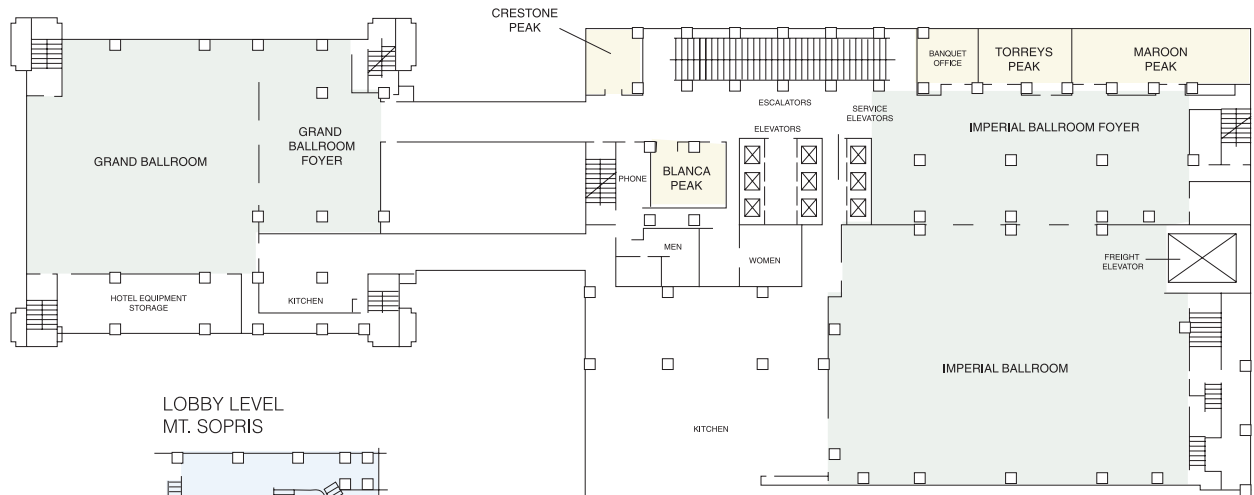

Grand Hyatt Denver

DIRECTIONS

From Denver International Airport (40 minutes): Exit Pena Blvd. to I-70 West. Proceed to I-25 South. Exit at Speer Blvd. South (exit 212A) and proceed on Speer Blvd. Turn left on Lawrence St. Turn right on 17th St. Turn left on Welton.

SECOND FLOOR BALLROOM

LOBBY LEVEL MT. SOPRIS

THIRD FLOOR MEETING ROOMS

HYATT CONFERENCE CENTER

Grand Hyatt Denver

PINNACLE CLUB

PINNACLE CLUB 37TH FLOOR

PINNACLE CLUB 38TH FLOOR