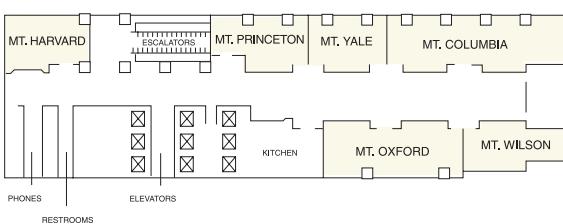

Grand Hyatt Denver

DIRECTIONS

From Denver International Airport (40 minutes): Exit Pena Blvd. to I-70 West. Proceed to I-25 South. Exit at Speer Blvd. South (exit 212A) and proceed on Speer Blvd. Turn left on Lawrence St. Turn right on 17th St. Turn left on Welton.

SECOND FLOOR BALLROOM

LOBBY LEVEL MT. SOPRIS

THIRD FLOOR MEETING ROOMS

HYATT CONFERENCE CENTER

Grand Hyatt Denver

PINNACLE CLUB

PINNACLE CLUB 37TH FLOOR

PINNACLE CLUB 38TH FLOOR